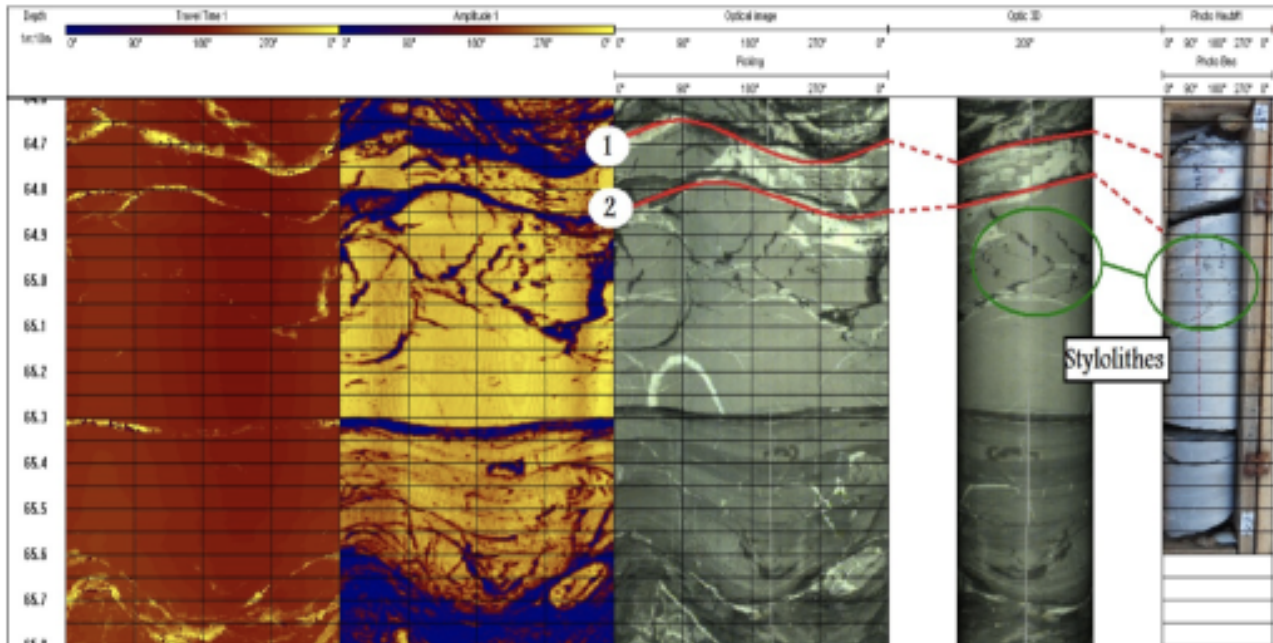

Présentation

Description

The Drilling and Borehole Geophysics training unit provides information (1) about the drilling techniques used both in Oil & Gas industry and in hydrogeology and (2) about the acquisition and processing of borehole geophysical datasets. The training units is organised in 2 parts : (1) several theoretical lessons, with several interventions from experts from the industry and (2) a practical training near Montpellier where borehole logging will be performed by the students in the same hole where cores were recovered. Students will compare borehole logs they acquired with their own description of the fault cores.

This training units provides therefore the basics of drilling and borehole geophysics techniques used in Georessources science.

Figure 1 : Practical logging during the field trip

Figure 2 : Core-log integration from the logging data acquired during the field trip presented in Figure 1.

Objectifs

Practical skills acquired during this UE:

- Prepare drilling operations
- Monitor drilling operations
- Perform geophysical logging in a borehole
- Interpret a collection of logs by correlating data.
- Perform core-log integration

Heures d'enseignement

UE Drilling and borehole geophysics - CM/TD	Cours magistral - Travaux dirigés	24h
UE Drilling and borehole geophysics - TP	TP	9h
UE Drilling and borehole geophysics - terrain	Terrain	12h